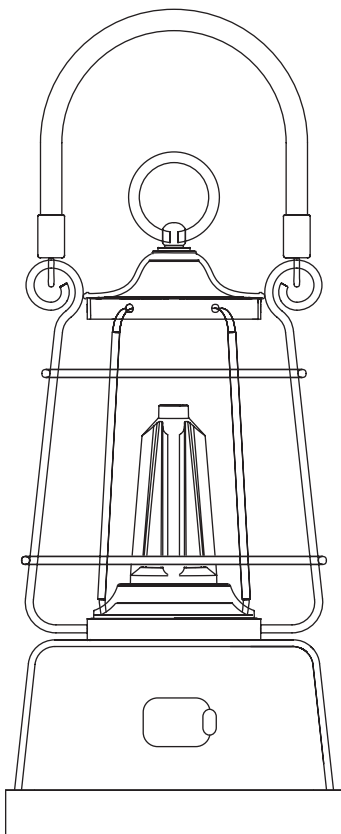

item 5818921

Main Lamp:

Rated power(W)	: 3.2W
Rated voltage(V)	: Dedicated for DC3V bulb
Dimming range(W)	: 10%~100%(0.3W~3.2W)
Colour temp(K)	: 2200~6500K (CCT Adjustable)
Colour Rendering Index(Ra)	: Ra≥80
Luminous flux(Lm)	: 20~250lm
USB output/charging input	: 5V/1A
Battery type	: Lithium battery 18650*2pcs / AA*3
Battery capacity(mAh)	: According to their own conditions
Charging time(H)	: ≥7hours(only support 18650 Li-on battery)
Endurance time(H)	: 8~75 Hours(Li-on battery 5000mAh)
Working temp(°C)	: -20°C~60°C
Working humidity(%)	: ≤95%
Storage condition	: Dry ventilated place
Whole light weight(g)	: 600g
Size	: 126*230mm
Light body materials	: Plastic + Iron + Bamboo
IP rating(IP)	: IPX4

Product details:

Knob switch

- A: Press the knob for 1s to turn on the lamp. The default lighting mode is warmlight (2200K), clockwise rotate for better light, counter rotate for lower light !
- B: It takes 3~4 laps of rotating for the lamp to reach maxium brightness.
- C: Quick press the knob for Color Temperature adjustment. clockwise rotate for warm white to Cool white (high CCT), counter rotate for cool white to warm white(low CCT).
CCT range: 2200K~6500K.

Attention:

Long press the knob is for power ON/OFF.

Short press for Dimmable / CCT adjustment!

USB

As the below picture shown, open the rubber cover:

DC 5V adaptor (not included)
Do not use unmatched adaptor