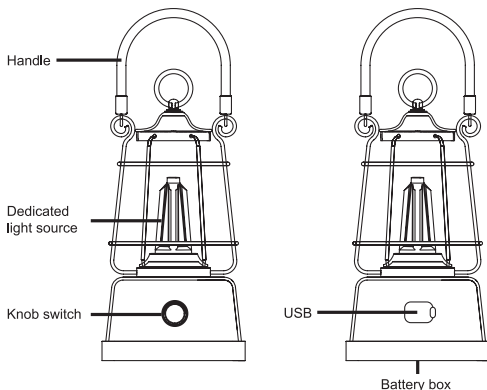

item 5818921

Main Lamp:

Rated power(W)	: 3.2W
Rated voltage(V)	: Dedicated for DC3V bulb
Dimming range(W)	: 10%~100%(0.3W~3.2W)
Colour temp(K)	: 2200~6500K (CCT Adjustable)
Colour Rendering Index(Ra)	: Ra≥80
Luminous flux(Lm)	: 20~250lm
USB output/charging input	: 5V/1A
Battery type	: Lithium battery 18650*2pcs / AA*3
Battery capacity(mAh)	: According to their own conditions
Charging time(H)	: ≥7hours(only support 18650 Li-on battery)
Endurance time(H)	: 8~75 Hours(Li-on battery 5000mAh)
Working temp(°C)	: -20°C~60°C
Working humidity(%)	: ≤95%
Storage condition	: Dry ventilated place
Whole light weight(g)	: 600g
Size	: 126*230mm
Light body materials	: Plastic + Iron + Bamboo
IP rating(IP)	: IPX4

Product details:

Knob switch

- A: Press the knob for 1s to turn on the lamp. The default lighting mode is warmlight (2200K), clockwise rotate for better light, counter rotate for lower light !
- B: It takes 3~4 laps of rotating for the lamp to reach maxium brightness.
- C: Quick press the knob for Color Temperature adjustment. clockwise rotate for warm white to Cool white (high CCT), counter rotate for cool white to warm white(low CCT).
CCT range: 2200K~6500K.

Attention:

Long press the knob is for power ON/OFF.

Short press for Dimmable / CCT adjustment!

USB

As the below picture shown, open the rubber cover:

DC 5V adaptor (not included)
Do not use unmatched adaptor

The green indicator flickers say power charging, green light going on say full with power.

When the USB output interface is used for external equipment charging, the red indicator going on and the indicator flicker means power off.