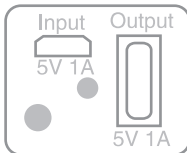

Product details:

Knob switch

1. A: Press the knob for 1s to turn on the lamp. The default lighting mode is warmlight (2200K), clockwise rotate for better light, counter rotate for lower light !
2. B: It takes 3~4 laps of rotating for the lamp to reach maxium brightness.
3. C: Quick press the knob for Color Temperature adjustment. clockwise rotate for warm white to Cool white (high CCT), counter rotate for cool white to warm white(low CCT).
   CCT range: 2200K~6500K.

Attention:

Long press the knob is for power ON/OFF.

Short press for Dimmable / CCT adjustment!

USB

As the below picture shown, open the rubber cover:

DC 5V adaptor (not included)
Do not use unmatched adaptor

The green indicator flickers say power charging, green light going on say full with power.

When the USB output interface is used for external equipment charging, the red indicator going on and the indicator flicker means power off.

Notice: USB output interface is not available during charging.